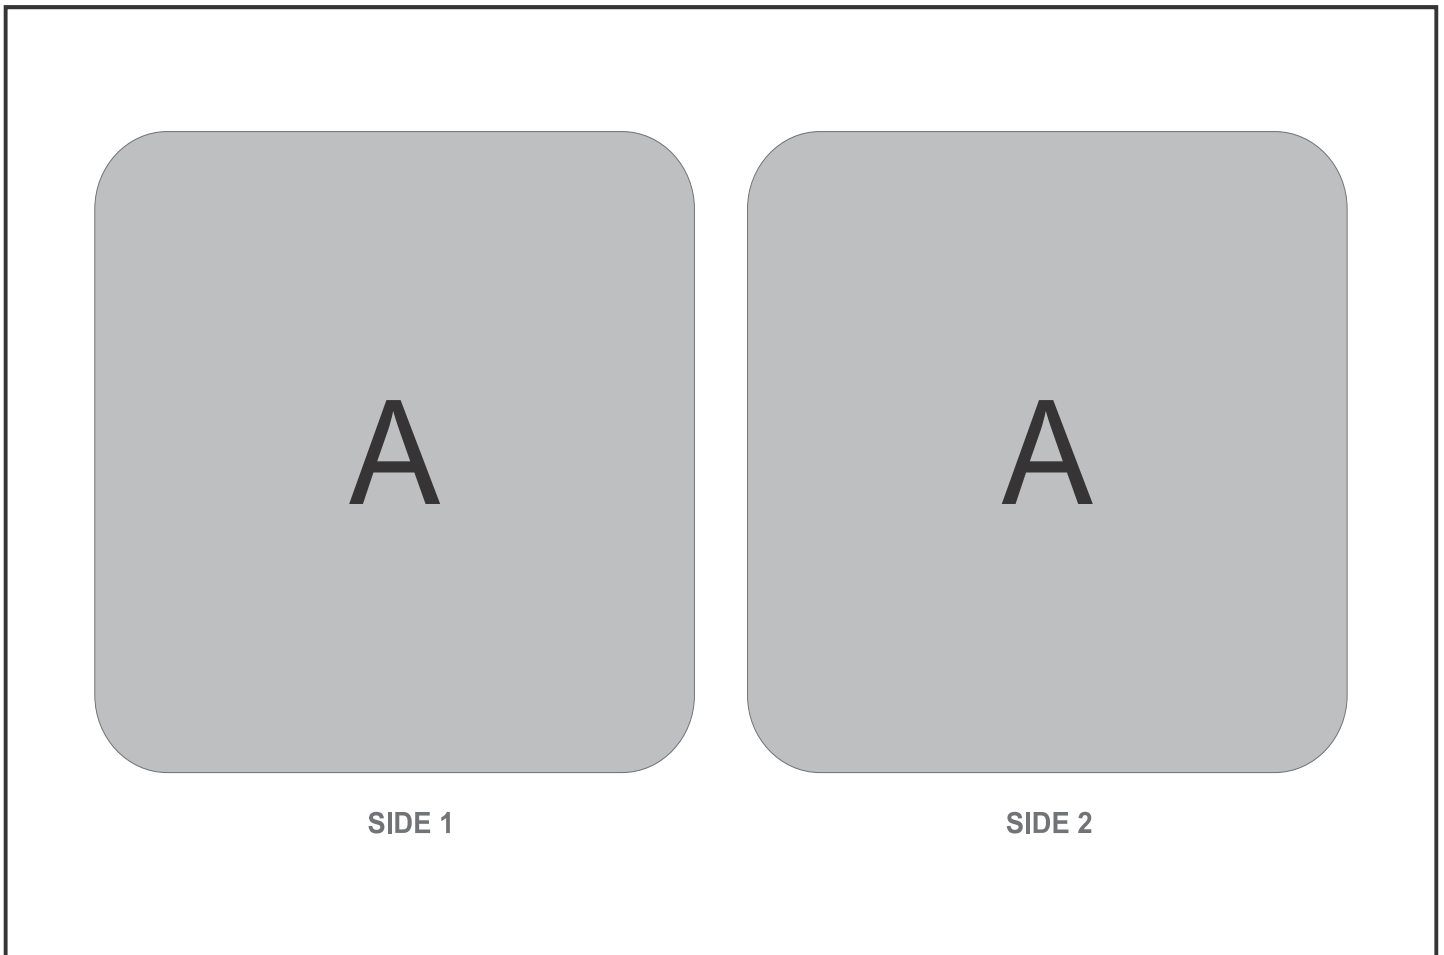

SG-HP-8-G

PPS Hoppla Glamour Makeup Remover Cloth -Dual

Need to know:

- Includes 1-Position Sublimation (setup fees apply)
- Please Note: We cannot guarantee 100% logo Alignment on all Brandable Panels.
- Please note due to the texture and makeup of the item will cause the colour to be dull when sublimated

Branding Options:

| Position | Branding Method (Branding Code) | No. of Colours | Dimension |
|----------|---------------------------------|----------------|-------------------------|
| A | Custom Sublimation A (CPSUB-A) | Full Colour | 620mm wide x 320mm high |